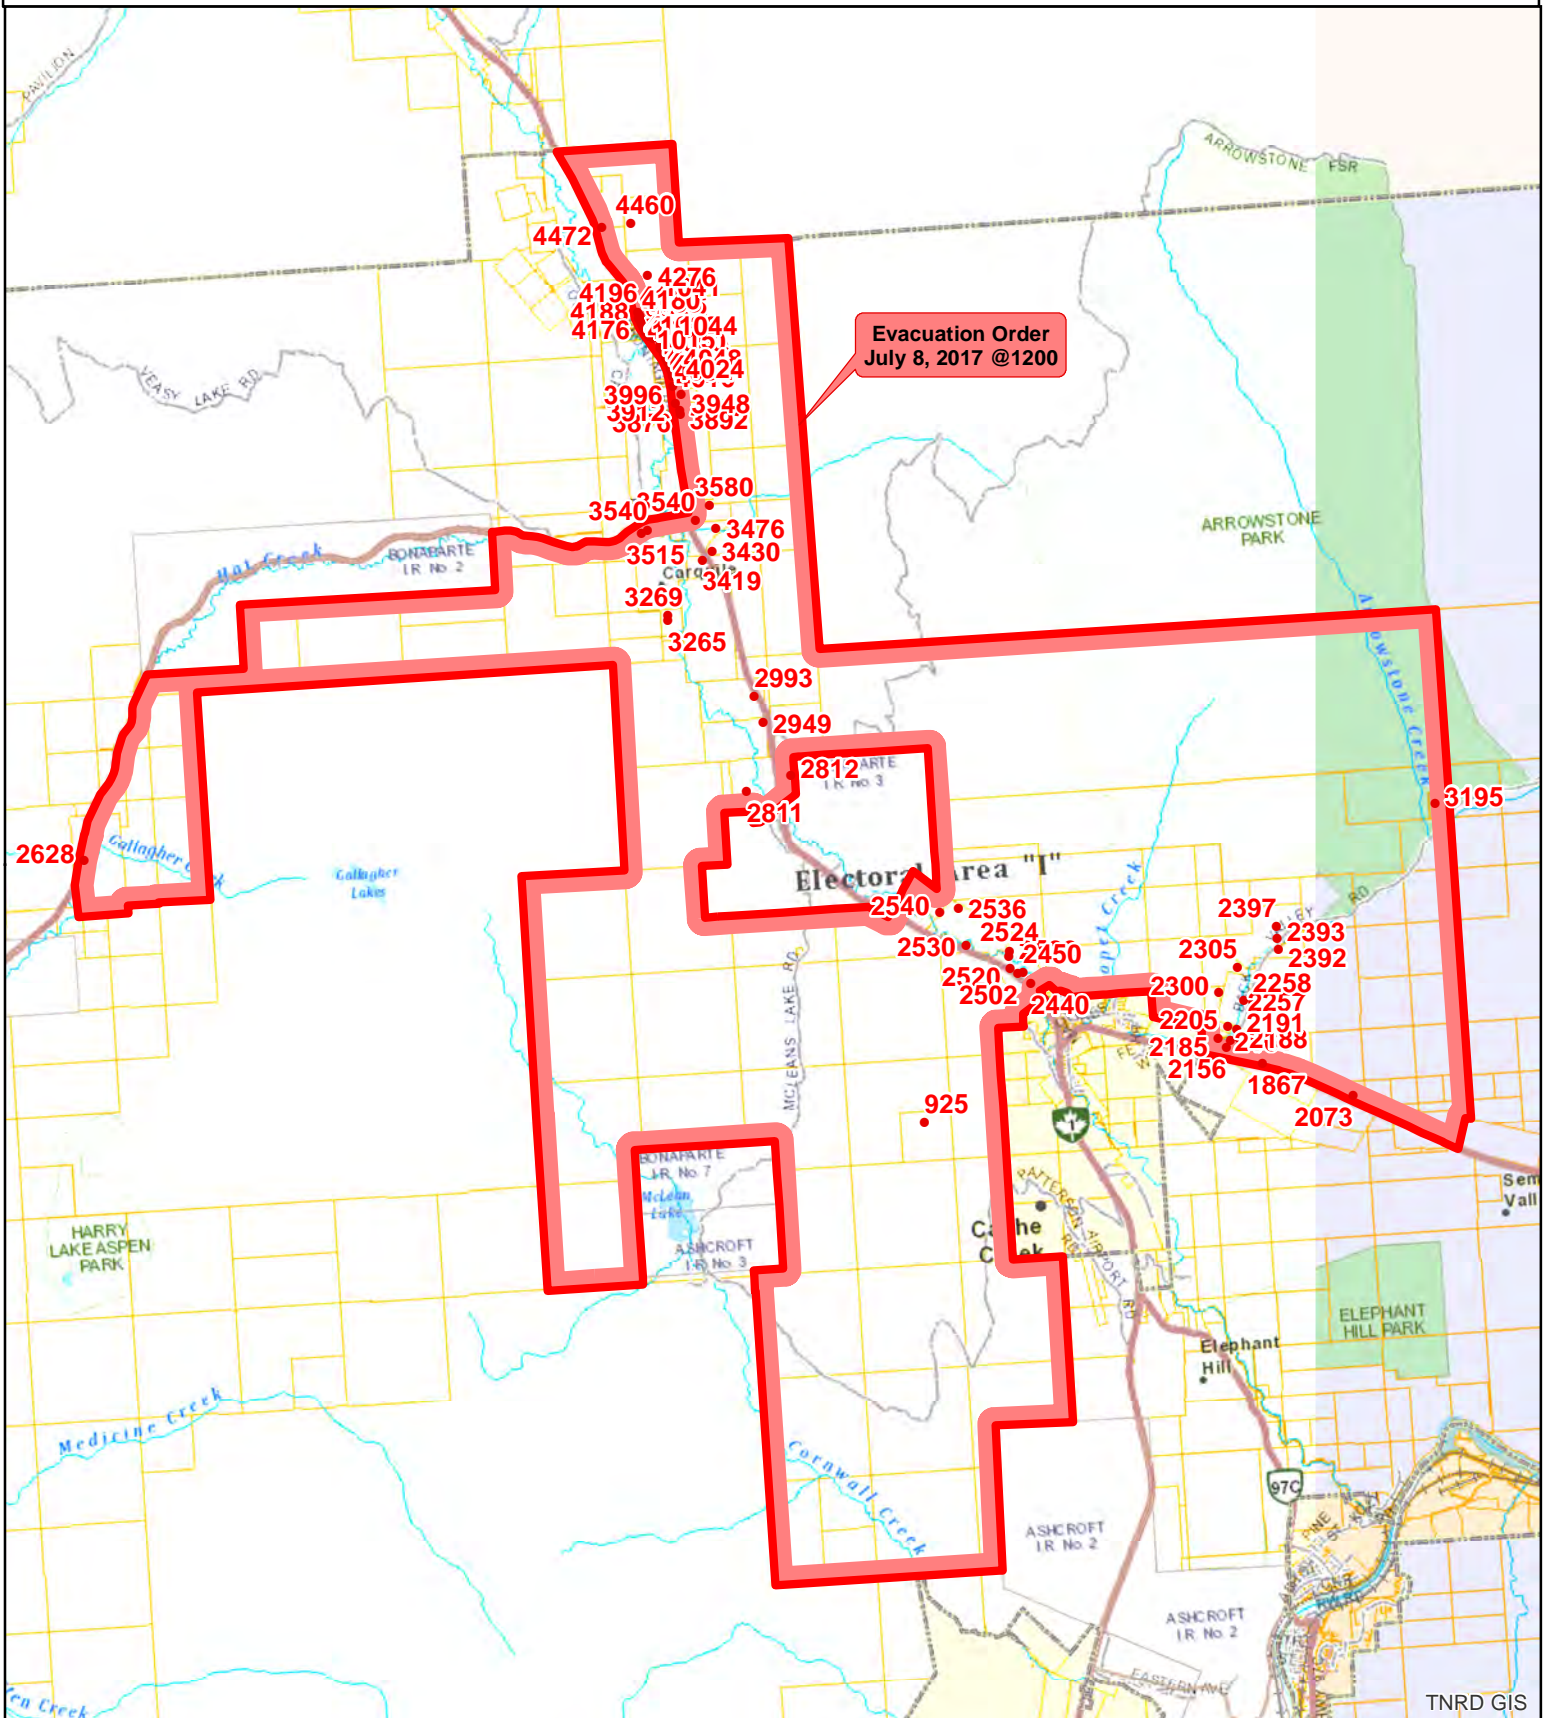

Thompson Nicola Regional District
 Cache Creek North - K20637 Electoral Area I
EVACUATION ORDER

- | | |
|--------------------------|------------------|
| Evacuation Status | ● Address Points |
| Evacuation Alert | Property |
| Evacuation Order | |
| Evacuation Rescinded | |

Map Scale: 1:118,670

Meters

0 900 1,800 3,600

The information on this map was compiled by the TNRD for regulatory and internal reference purposes only. No representation or warranty is made as to the accuracy of the information.

Map Drawn: 08 Jul 2017 @ 11:22:46 AM

TNRD GIS