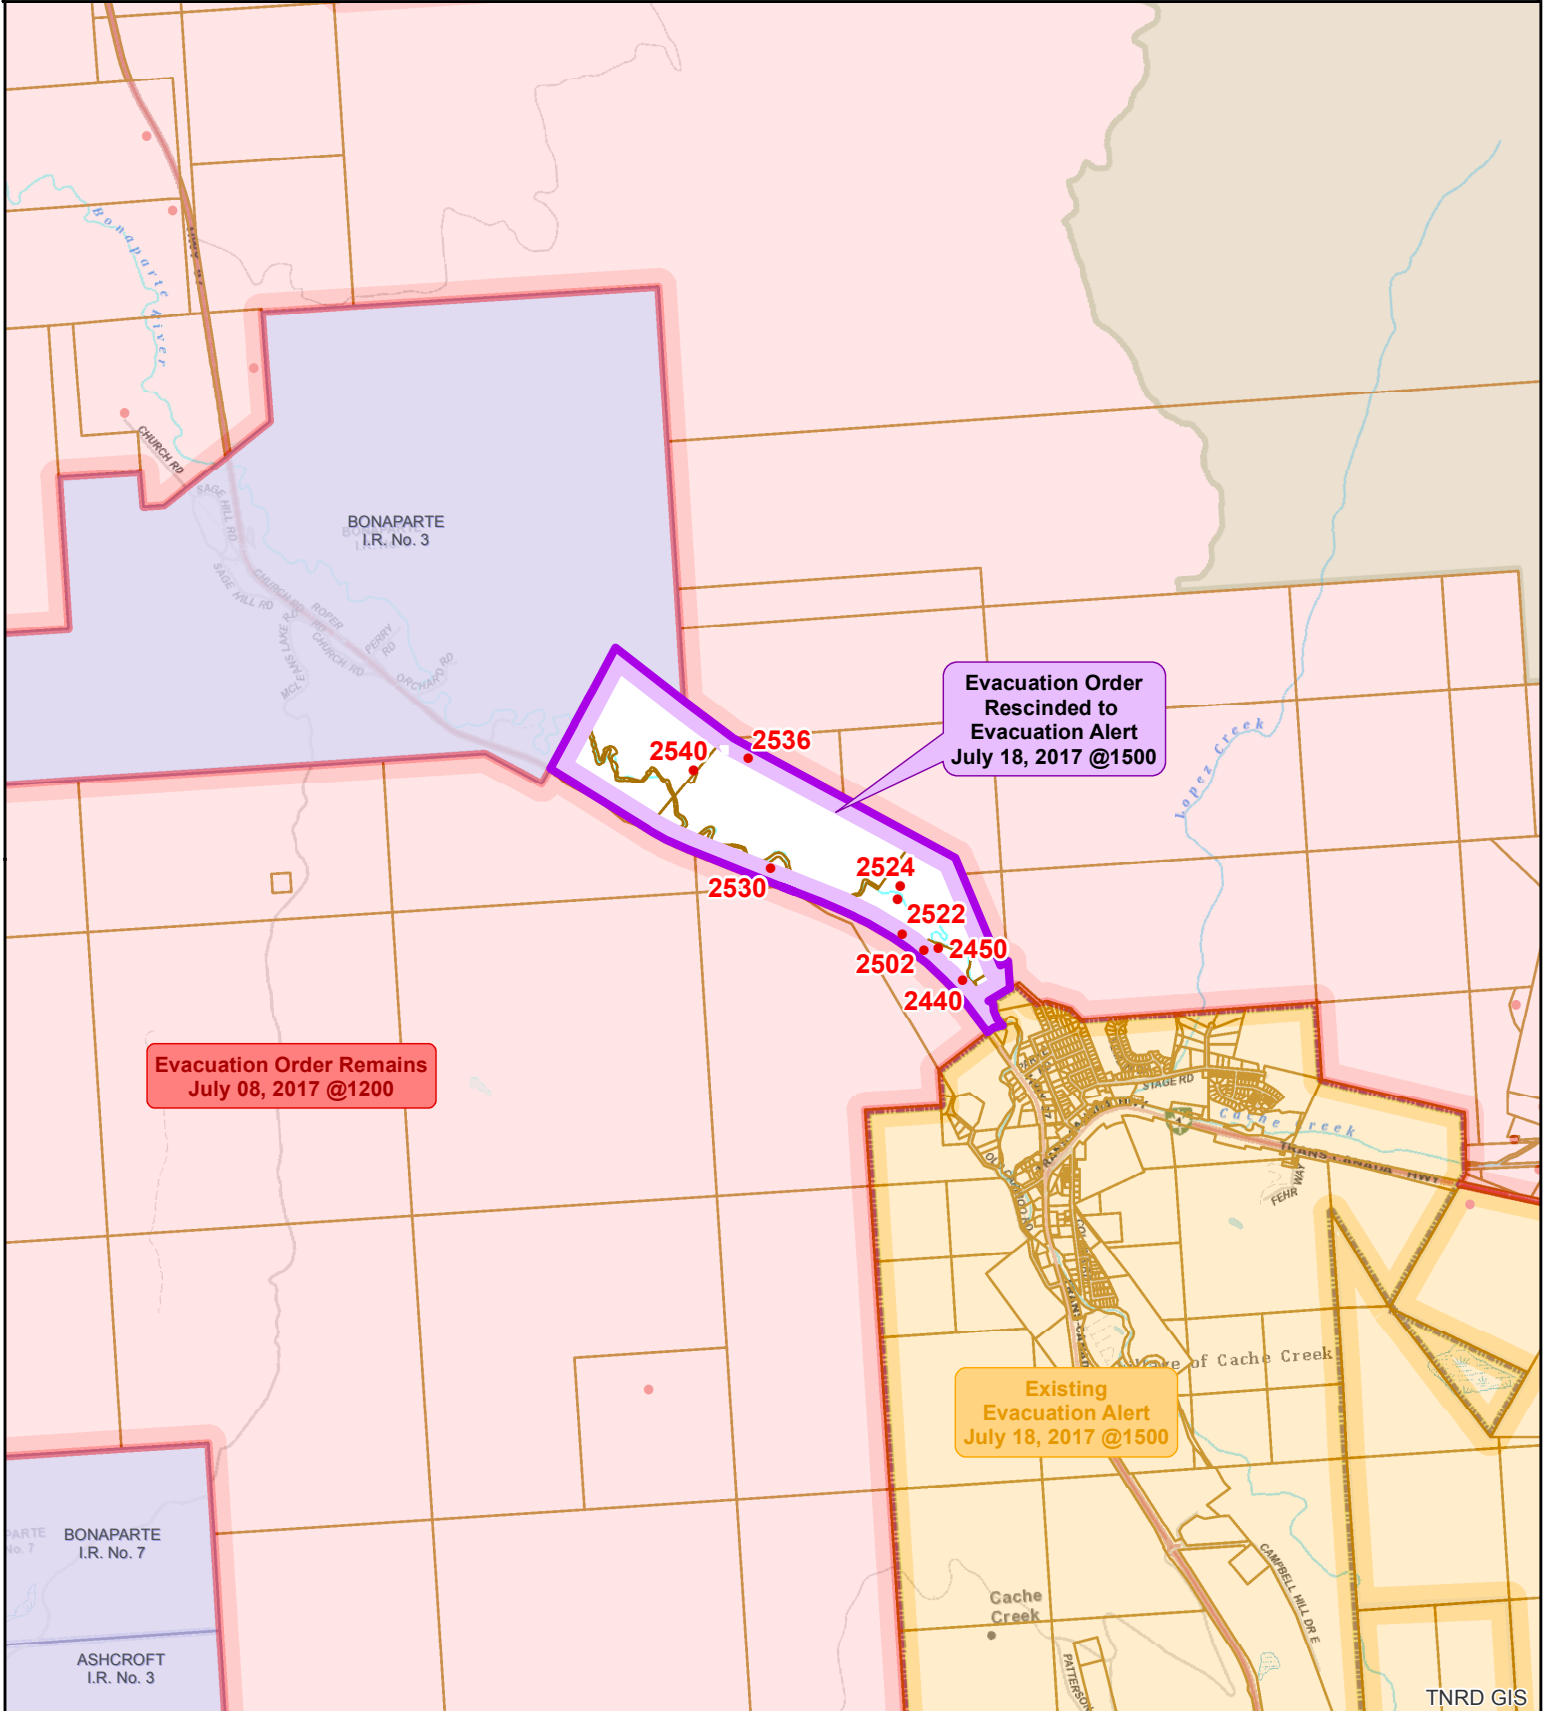

Thompson Nicola Regional District
 Cache Creek North - K20637 Electoral Area I
**EVACUATION ORDER
 PARTIAL RESCIND TO ALERT**

Evacuation Order Remains
 July 08, 2017 @1200

Evacuation Order
 Rescinded to
 Evacuation Alert
 July 18, 2017 @1500

Existing
 Evacuation Alert
 July 18, 2017 @1500

- EvacuationStatus**
- Evacuation Alert
 - Evacuation Order
 - Evacuation Rescind
- Address Points

Map Scale: 1:40,292

Meters

0 320 640 1,280

The information on this map was compiled by the TNRD for regulatory and internal reference purposes only. No representation or warranty is made as to the accuracy of the information.

Map Drawn: 18 Jul 2017 @ 12:15:24 PM

TNRD GIS