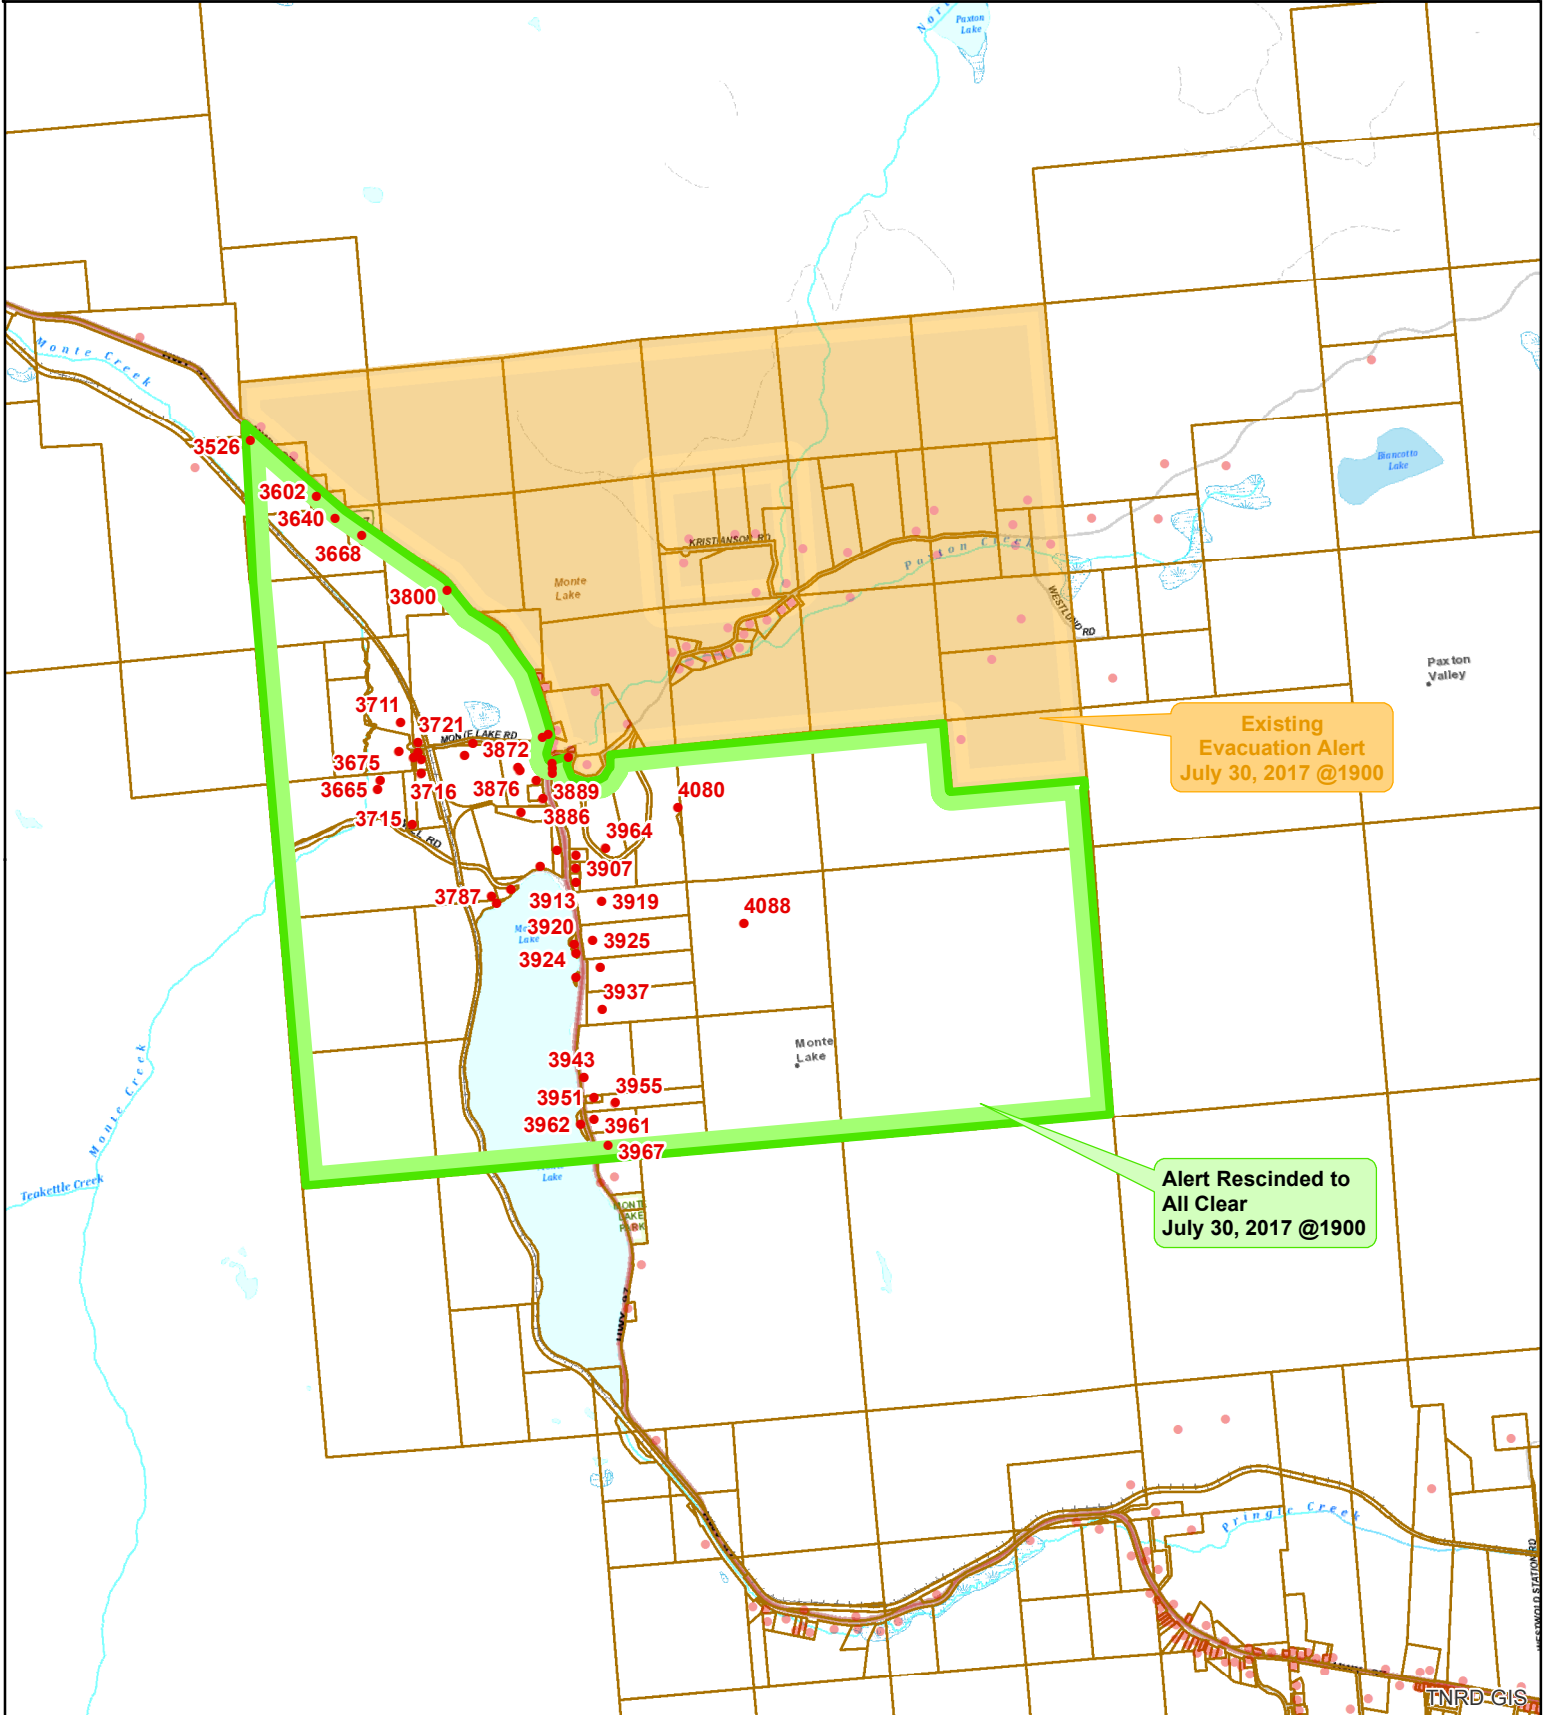

Thompson Nicola Regional District
Monte Lake Fire K21375
EVACUATION ALERT RESCINDED TO ALL CLEAR

Existing
Evacuation Alert
July 30, 2017 @1900

Alert Rescinded to
All Clear
July 30, 2017 @1900

1. Evacuation Order
   - Evacuation Alert
   - Rescind
   - Evacuation All Clear
2. Address Points

Map Scale: 1:45,293

Meters

0 360 720 1,440

The information on this map was compiled by the TNRD for regulatory and internal reference purposes only. No representation or warranty is made as to the accuracy of the information.

Map Drawn: 30 Jul 2017 @ 4:54:14 PM